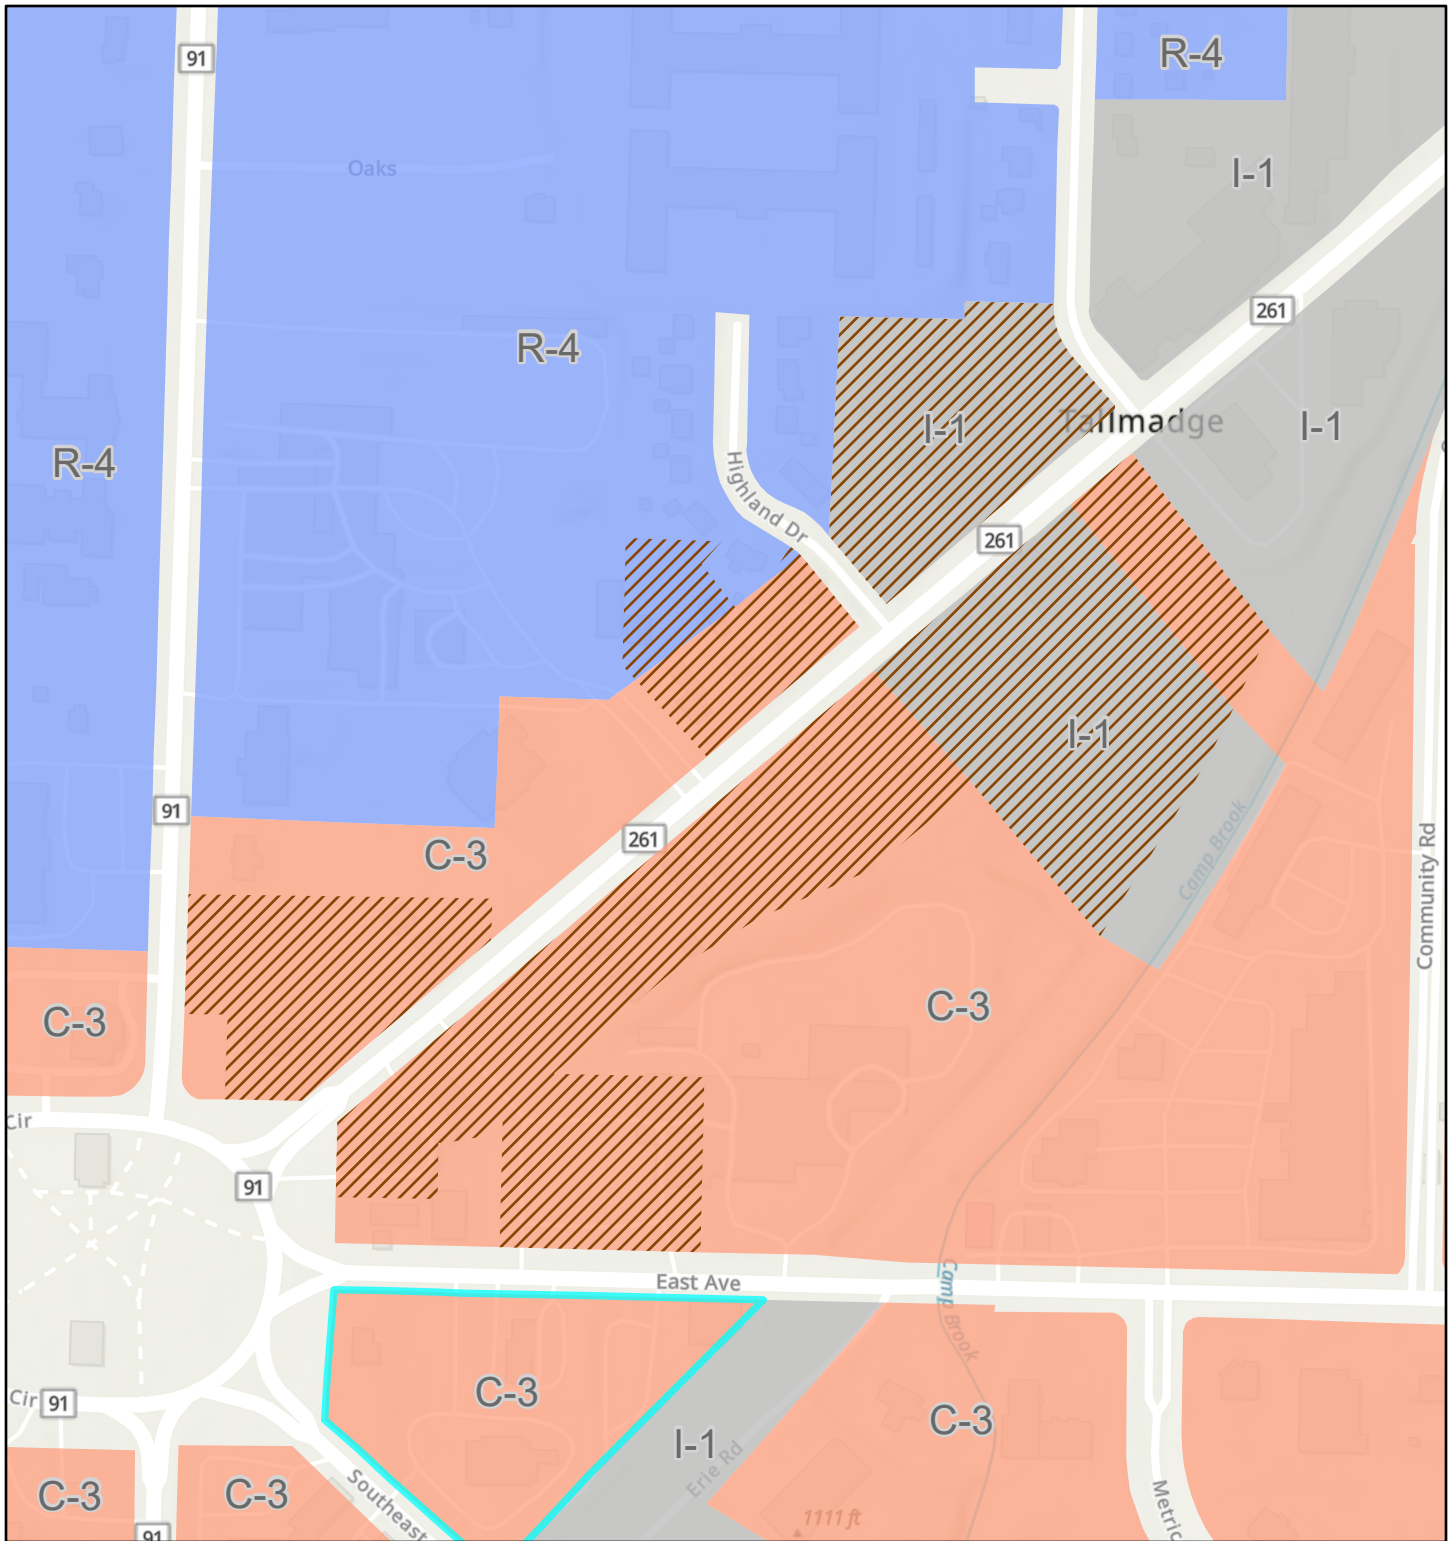

# Neighborhood Center Overlay - Northeast Avenue

8/25/2025

1:4,465

 Neighborhood Center Overlay

 Zoning C-3

 Zoning I-1

 Zoning R-4

World\_Hillshade

Sources: Esri, TomTom, Garmin, FAO, NOAA, USGS, (c) OpenStreetMap contributors, and the GIS User Community, Sources: Esri, Maxar, Airbus DS, USGS, NGA, NASA, CGIAR, N Robinson, NCEAS, NLS, OS, NMA, Geodatastyrelsen, Rijkswaterstaat, GSA, Geoland, FEMA, Intermap, and the GIS user community